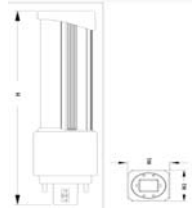

LED PL RETROFITS 横插灯

XGY-PL-B1 6W~12W PL LAMP SERIES

CE RoHS **LM80 LM79**

产品规格

Product Specifications:

型号 M.N	XGY-PL-B1-6	XGY-PL-B1-8	XGY-PL-B1-10	XGY-PL-B1-12
输入功率 Input Power	6W	8W	10W	12W
输入电压 Input Voltage	100-277VAC 50-60HZ			
功率因素 Power Factor	≥0.9			
寿命 Life time	>50,000hrs			
色温 CCT(K)	NW 2700-3200K PW3700-4300K CW 5700-6300K			
光效 η(lm/W)	100-120lm/W			
光通量 Flux(lm)	600~650	800~900	1000~1200	1200~1400
显色指数 CRI(Ra)	≥95			
出光角度 Beam Angle(°)	180°			
光源规格 LED Model	SMD2835	SMD2835	SMD2835	SMD2835
LED 品牌 LED Brand	Epistar			
尺寸 Size W1*W2*H(mm)	35.3*35.3*H146	35.3*35.3*H167	35.3*35.3*H176	35.3*35.3*H185
材质 Material	PBT+Aluminum+PC			
灯头 Socket Type	E26/E27,G23 ,GX23 , G24 2PIN/4PIN