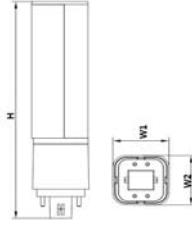

Custom CCT, DIMMER, CRI available

- **300 angle rotation**

Available with G24.2pin/4pin G23,E14,E26,E27 lamp holder

LED PL RETROFITS 横插灯

XGY-PL-A1 6W~12W PL LAMP SERIES

CE RoHS     **LM80 LM79**

产品规格

Product Specifications: